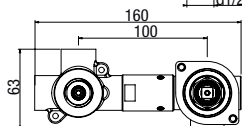

SISTEMA A INCASSO Ø 25 mm

BUILT-IN SYSTEM
SYSTEME À ENCASTRER