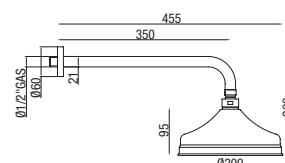

Braccio in ottone 350 mm, soffione slim in acciaio
350 mm brass arm, slim stainless steel shower head
Bras en laiton de 350 mm et pomme de douche slim en acier

valvola di sicurezza
safety valve
soupape de sécurité

- **1405q20** 200x200 mm
- **1405q25** 250x250 mm
- **1405q25** 250x250 mm
- **1405q30** 300x300 mm

Braccio in ottone 400 mm, soffione slim in acciaio
400 mm brass arm, slim stainless steel shower head
Bras en laiton de 400 mm et pomme de douche slim en acier

- **1405-40q30** 300x300 mm

● **1406**

Braccio doccia in ottone con soffione in ABS
anticalcare, Ø250 mm snodato
Brass shower arm with Ø250 mm no-liming, snaffle,
ABS shower head

Bras de douche pour montage mural en laiton
avec pomme de douche en ABS Ø250 mm
et contrôle anticalcaire

CR Cromo - Chrome - Chromé

● **715**

Braccio doccia in ottone con soffione in ottone
anticalcare, Ø200 mm snodato
Brass shower arm with Ø200 mm no-liming, snaffle,
brass shower head

Bras de douche pour montage mural en laiton
avec pomme de douche en laiton Ø200 mm
et contrôle anticalcaire

CR Cromo - Chrome - Chromé
BR Bronzo - Old brass - Bronze

● **817**

Braccio doccia in ottone con soffione in ottone
anticalcare, Ø200 mm snodato
Brass shower arm with Ø200 mm no-liming, snaffle,
brass shower head

Bras de douche pour montage mural en laiton
avec pomme de douche en laiton Ø200 mm
et contrôle anticalcaire

CR Cromo - Chrome - Chromé
BR Bronzo - Old brass - Bronze
CRO Cromo/Oro - Chrome/Gold - Chromé/Or