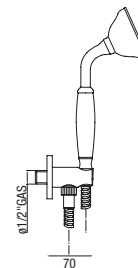

5200

kit shut-off
shut-off kit
kit shut-off

1. **CR** Cromo - *Chrome* - Chromé