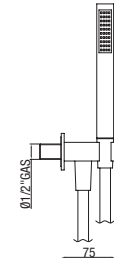

7065

Kit doccia in ABS anticalcare
Supporto incasso in ottone
Flessibile in PVC liscio antitorsione 1500 mm
ABS no-liming shower
Brass built-in support
1500 mm, PVC, smooth, antitorsion brass flexible
Douchette en ABS anticalcaire,
support à encastrer en laiton,
Flexible en PVC, lisse, anti-torsion, 1500 mm

1. **CR** Cromo - *Chrome* - Chromé
   C05 Nero opaco - *Matt black* - Noir mat
   NK Nickel spazz. - *Brushed nickel* - Nickel brossé

8065

Kit doccia in ottone
Brass shower kit
Kit de douche en laiton

1. **CR** Cromo - *Chrome* - Chromé
   BR Bronzo - *Old brass* - Bronzé