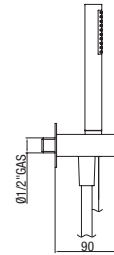

1065

Kit doccia in ABS anticalcare
Supporto incasso in ottone
Flessibile in PVC liscio antitorsione 1500 mm
ABS no-liming shower
Brass built-in support
1500 mm, PVC, smooth, antitorsion brass flexible
Douchette en ABS anticalcaire,
support à encastrer en laiton,
Flexible en PVC, lisse, anti-torsion, 1500 mm

1. **CR** Cromo - *Chrome* - Chromé
   C04 Bianco opaco - *Matt white* - Blanc mat
   C05 Nero opaco - *Matt black* - Noir mat
   NK Nickel spazz. - *Brushed nickel* - Nickel brossé