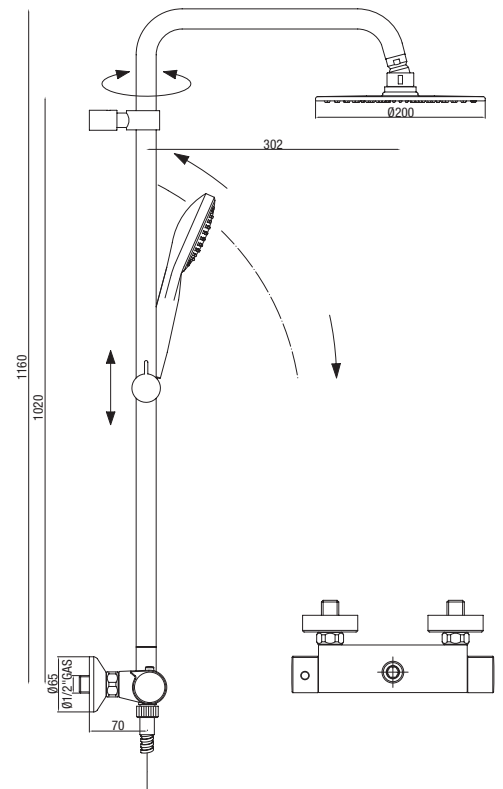

COLONNE DOCCIA TERMOSTATICHE DEVIATORE INTEGRATO

TERMOSTATIC SHOWER COLUMNS INTEGRATED DIVERTER
COLONNES DE DOUCHE THERMOSTATIQUES INVERSEUR INTÉGRÉ

● 11000

Colonna doccia a parete in inox termostatica 2 vie
2 ways, thermostatic, stainless steel, shower column
Colonne de douche à encastrer, thermostatique,
inox, 2 voies

CR Cromo - Chrome - Chromé

THERMO
(art.13000)

(art.13150)

Ø 200 mm

● 11800

Colonna doccia completa con
miscelatore termostatico, doccia in ABS anticalcare,
soffione acciaio inox Ø 200 mm

*Shower column, with no-liming ABS round shower,
thermostatic mixer and Ø 200 mm stainless steel
shower head*

Colonne de douche, douche en ABS anticalcaire
rond, avec mitigeur thermostatique et pomme de
douche en acier inox
Ø 200 mm

CR Cromo - Chrome - Chromé