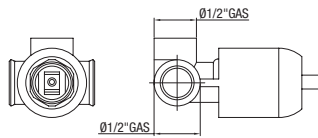

SISTEMA INCASSO

BUILT-IN SYSTEM
SYSTEME À ENCASTRER

Ø40 mm

● **FR 40**

Corpo incasso doccia
Built-in shower body
Corps pour douche à encastrer

Kit composti da piastra e leva - Kit composed by plate and lever - Kit composé de plaque et levier